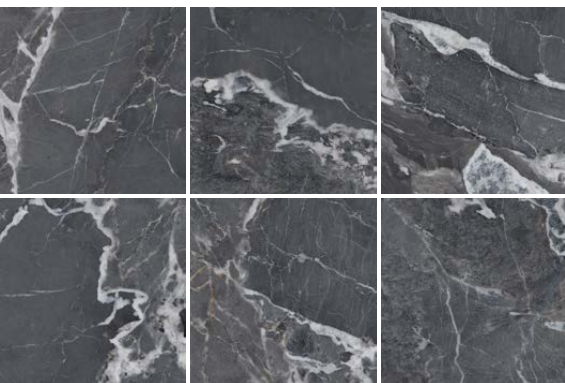

# EVO

Polished, Matte, W.A. <0.5%, 9 faces