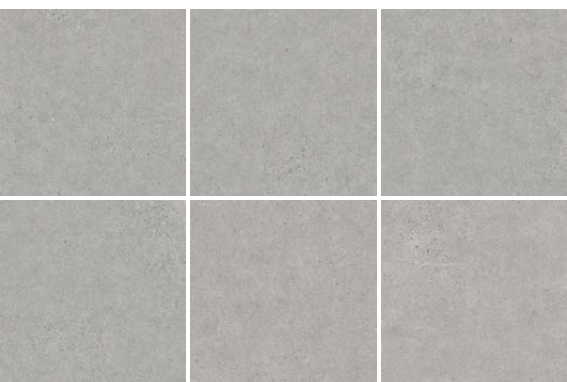

## AVAILABLE SIZES

60x60cm/24" x24"

30x60cm/12" x24"

60x120cm/24" x48"

4.8x4.8cm/2" x2" mosaic

4.9x4.9cm/2" x2" Hexagon mosaic

36x30cm/14.4" x12" Strip mosaic

**Dark Grey**