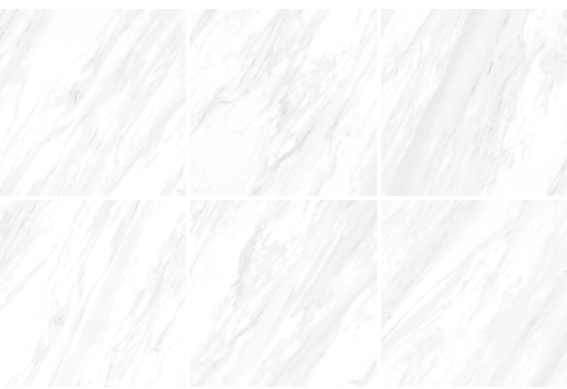

AVAILABLE SIZES

60x60cm/24" x24"

30x60cm/12" x24"

4.8x4.8cm/2" x2" mosaic

4.9x4.9cm/2" x2" Hexagon mosaic

35x43cm/2" x6" Herringbone mosaic

VOLAKAS PLUS

Polished, Matte, W.A. <0.5%, 10 faces