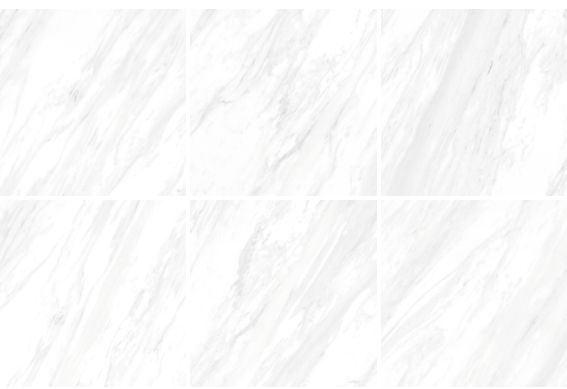

AVAILABLE SIZES

60x60cm/24" x24"

30x60cm/12" x24"

4.8x4.8cm/2" x2" mosaic

4.9x4.9cm/2" x2" Hexagon mosaic

35x43cm/2" x6" Herringbone mosaic

VOLAKAS PLUS

Polished, Matte, W.A. <0.5%, 10 faces