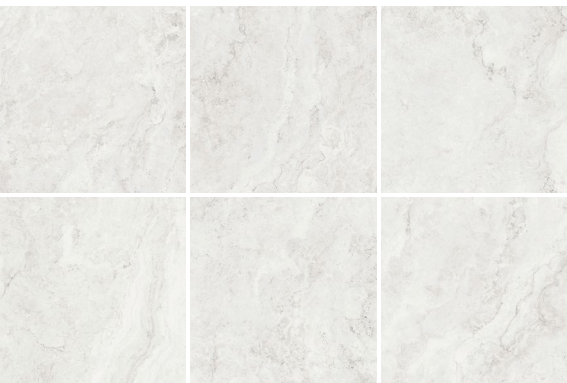

AVAILABLE SIZES

60x60cm/24" x24"

30x60cm/12" x24"

60x120cm/24" x48"

4.8x4.8cm/2" x2" mosaic

4.9x4.9cm/2" x2" Hexagon mosaic

36x30cm/14.4" x12" Strip mosaic

Bianco

SUPREME TRAVERTINO

Carving style, Matte, W.A. <0.5%, 18 faces