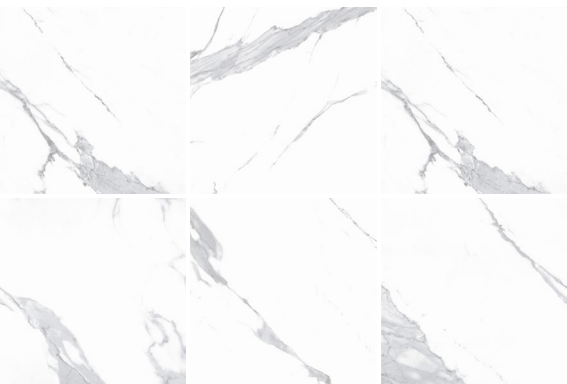

AVAILABLE SIZES

60x60cm/24\"/>

30x60cm/12\"/>

4.8x4.8cm/2\"/>

4.9x4.9cm/2\"/>

35x43cm/2\"/>

CALACATTA WHITE

Polished, Matte, W.A. <0.5%, 8 faces